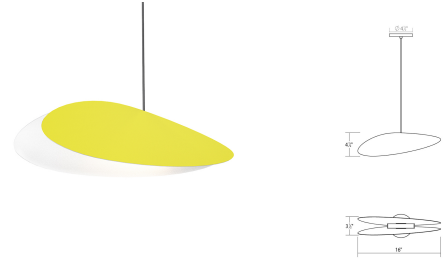

Papillons LED Pendant Spec Sheet

SKU: 2901.25-CY Learn more at sonnemanlight.com
<https://sonnemanlight.com/papillons-led-pendant>

Size: Long Oval Single Pendant
Color/Finish: Satin Yellow Shade

Dimensions

Height: 4.5
Width: 16
Length: 3.5
Canopy/Backplate/Base: 4.5"
Hanging Details: 10' Adjustable Cord

Electrical Specs

Bulb(s) Included?: Yes
Bulb 1 Type: Integral LED
Bulb Quantity: 1
Input Voltage: 120VAC
Wattage: 9
Initial Lumens: 800
Delivered Lumens: 460
Color Temperature: 3000K
CRI: 90
Power Supply Type: Driver
Power Supply Quantity: 1
Power Supply Location: Outlet Box
Dimming Type: TRIAC/ELV

Installation

Installation: Licensed electrician required
Compatible
Sloped Ceiling Compatible?:
Minimum Hanging Height: 5.5"
Maximum Hanging Height: 125.5"

Shipping

Carton 1 L x W x H: 22" X 12" X 10"

General Listings