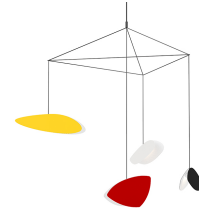

Papillons LED Pendant Spec Sheet

SKU: 2902.25M Learn more at sonnemanlight.com
<https://sonnemanlight.com/papillons-led-pendant>

Size: 4-Light Standard
Color/Finish: Assorted Shade Colors

Dimensions

Height: 6.75"
Width: 11.75"
Length: 4"
Diameter: 31"
Canopy/Backplate/Base: 4.5"
Hanging Details: 10' Adjustable Cord

Features: Damp Rated
Certification: cETL

Available Finishes

Available Finishes: Assorted Shade Colors, Satin Black Shade, Satin Red Shade, Satin White Shade, Satin Yellow Shade

Shade

Shade 1 Material: Metal
Shade 2 Material: Aluminum
Shade 3 Material: Aluminum
Shade 3 Color: Satin Yellow
Shade 3 Height: 4.5"