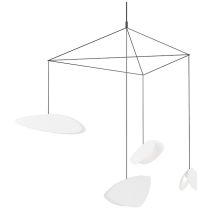

# Papillons LED Pendant Spec Sheet

SKU: 2902.25W Learn more at [sonnemanlight.com](https://sonnemanlight.com)  
<https://sonnemanlight.com/papillons-led-pendant>

**Size:** 4-Light Standard  
**Color/Finish:** Satin White Shade

## Dimensions

**Height:** 6.75"  
**Width:** 11.75"  
**Length:** 4"  
**Diameter:** 31"  
**Canopy/Backplate/Base:** 4.5"  
**Hanging Details:** 10' Adjustable Cord

## Shade

**Shade 1 Material:** Metal  
**Shade 2 Material:** Aluminum  
**Shade 3 Material:** Aluminum  
**Shade 3 Color:** Satin White  
**Shade 3 Height:** 4.5"