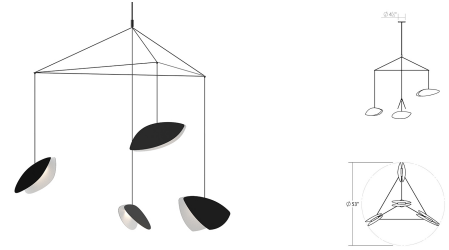

# Papillons LED Pendant Spec Sheet

SKU: 2904.25K [Learn more at sonnemanlight.com](https://sonnemanlight.com)  
<https://sonnemanlight.com/papillons-led-pendant>

**Size:** 4-Light Large  
**Color/Finish:** Satin Black Shade

## Dimensions

**Height:** 6.75"  
**Width:** 11.75"  
**Length:** 4"  
**Diameter:** 53.5"  
**Canopy/Backplate/Base:** 4.5"  
**Hanging Details:** 10' Adjustable Cord