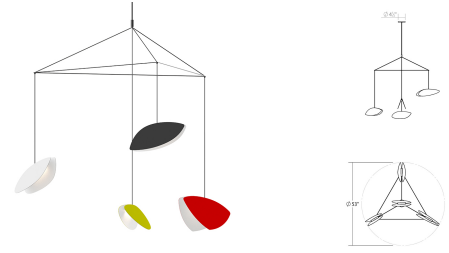

Papillons LED Pendant Spec Sheet

SKU: 2904.25M Learn more at sonnemanlight.com
<https://sonnemanlight.com/papillons-led-pendant>

Size: 4-Light Large
Color/Finish: Assorted Shade Colors

Dimensions

Height: 6.75"
Width: 11.75"
Length: 4"
Diameter: 53.5"
Canopy/Backplate/Base: 4.5"
Hanging Details: 10' Adjustable Cord

Electrical Specs

Bulb(s) Included?: Yes
Bulb 1 Type: Integral LED
Bulb Quantity: 4
Input Voltage: 120VAC
Wattage: 22
Initial Lumens: 2000
Delivered Lumens: 1150
Color Temperature: 3000K
CRI: 90
Power Supply Type: Driver
Power Supply Quantity: 1
Power Supply Location: Outlet Box
Dimming Type: TRIAC/ELV

Installation

Installation: Licensed electrician required
Compatible
Sloped Ceiling Compatible?:
Minimum Hanging Height: 26"
Maximum Hanging Height: 128"

Shipping

Carton 1 L x W x H: 41" X 15" X 36"
Carton 1 Gross Weight: 36 LBS