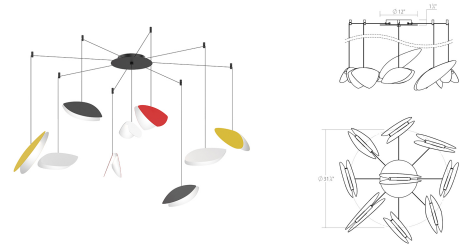

Papillons LED Pendant Spec Sheet

SKU: 2905.25M Learn more at sonnemanlight.com
<https://sonnemanlight.com/papillons-led-pendant>

Size: 9-Light Swag
Color/Finish: Assorted Shade Colors

Dimensions

Height: 6.75"
Width: 11.75"
Length: 4"
Diameter: 30" - 63.5"
Canopy/Backplate/Base: 12"
Hanging Details: 10' Adjustable Cord

Electrical Specs

Bulb(s) Included?: Yes
Bulb 1 Type: Integral LED
Bulb Quantity: 9
Input Voltage: 120-277VAC
Wattage: 38
Initial Lumens: 3600
Delivered Lumens: 2070
Color Temperature: 3000K
CRI: 90
Power Supply Type: Driver
Power Supply Quantity: 1
Power Supply Location: Canopy
Dimming Type: TRIAC/ELV/0-10V

Installation

Installation: Licensed electrician required
Compatible
Sloped Ceiling Compatible?:
Minimum Hanging Height: 8"
Maximum Hanging Height: 128"

Shipping

Carton 1 L x W x H: 28" X 22" X 32"
Carton 1 Gross Weight: 36 LBS