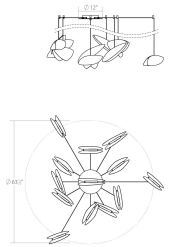

Papillons LED Pendant Spec Sheet

SKU: 2907.25M Learn more at sonnemanlight.com
<https://sonnemanlight.com/papillons-led-pendant>

Size: 13-Light Swag
Color/Finish: Assorted Shade Colors

Dimensions

Height: 6.75"
Width: 11.75"
Length: 4"
Diameter: 30" - 63.5"
Canopy/Backplate/Base: 12"
Hanging Details: 10' Adjustable Cord

Electrical Specs

Bulb(s) Included?: Yes
Bulb 1 Type: Integral LED
Bulb Quantity: 13
Input Voltage: 120-277VAC
Wattage: 50
Initial Lumens: 4800
Delivered Lumens: 2760
Color Temperature: 3000K
CRI: 90
Power Supply Type: Driver
Power Supply Quantity: 1
Power Supply Location: Canopy
Dimming Type: TRIAC/ELV/0-10V

Installation

Installation: Licensed electrician required
Compatible
Sloped Ceiling Compatible?:
Minimum Hanging Height: 8"
Maximum Hanging Height: 128"

Shipping

Carton 1 L x W x H: 28" X 22" X 32"
Carton 2 L x W x H: 23" X 19" X 18"