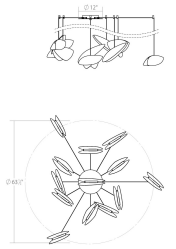

Papillons LED Pendant Spec Sheet

SKU: 2907.25W Learn more at sonnemanlight.com
<https://sonnemanlight.com/papillons-led-pendant>

Size: 13-Light Swag
Color/Finish: Satin White Shade

Dimensions

Height: 6.75"
Width: 11.75"
Length: 4"
Diameter: 30" - 63.5"
Canopy/Backplate/Base: 12"
Hanging Details: 10' Adjustable Cord

Electrical Specs

Bulb(s) Included?: Yes
Bulb 1 Type: Integral LED
Bulb Quantity: 13
Input Voltage: 120-277VAC
Wattage: 50
Initial Lumens: 4800
Delivered Lumens: 2760
Color Temperature: 3000K
CRI: 90
Power Supply Type: Driver
Power Supply Quantity: 1
Power Supply Location: Canopy
Dimming Type: TRIAC/ELV/0-10V

Installation

Installation: Licensed electrician required
 Compatible
Sloped Ceiling Compatible?:
Minimum Hanging Height: 8"
Maximum Hanging Height: 128"

Shipping

Carton 1 L x W x H: 28" X 22" X 32"
Carton 2 L x W x H: 23" X 19" X 18"