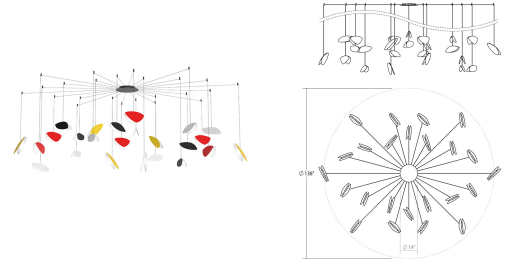

Papillons LED Pendant Spec Sheet

SKU: 2909.25M Learn more at sonnemanlight.com
<https://sonnemanlight.com/papillons-led-pendant>

Size: 24-Light Swag
Color/Finish: Assorted Shade Colors

Dimensions

Height: 6.75"
Width: 11.75"
Length: 4"
Diameter: 30" - 63.5"
Canopy/Backplate/Base: 14"
Hanging Details: 10' Adjustable Cord

Electrical Specs

Bulb(s) Included?: Yes
Bulb 1 Type: Integral LED
Bulb Quantity: 24
Input Voltage: 120-277VAC
Wattage: 100
Initial Lumens: 9600
Delivered Lumens: 5520
Color Temperature: 3000K
CRI: 90
Power Supply Type: Driver
Power Supply Quantity: 2
Power Supply Location: Canopy
Dimming Type: TRIAC/ELV/0-10V

Installation

Installation: Licensed electrician required
Compatible
Sloped Ceiling Compatible?:
Minimum Hanging Height: 8"
Maximum Hanging Height: 128"

Shipping

Carton 1 L x W x H: 57" X 23" X 19"
Carton 2 L x W x H: 57" X 23" X 19"