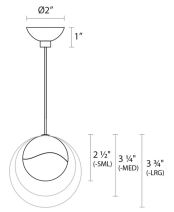

Grapes LED Pendant Spec Sheet

SKU: 2910.01-LRG Learn more at sonnemanlight.com
<https://sonnemanlight.com/grapes-led-pendant>

Shape: Micro-Dome Canopy **Size:** Single Large
Color/Finish: Polished Chrome

Dimensions

Height: 3.75
Diameter: 3.75
Canopy/Backplate/Base: 2"
Hanging Details: 10' Adjustable Cord

Electrical Specs

Bulb(s) Included?: Yes
Bulb 1 Type: Integral LED
Input Voltage: 120VAC
Wattage: 6
Initial Lumens: 300
Color Temperature: 3000K
CRI: 90
Power Supply Type: Transformer
Power Supply Quantity: 1
Power Supply Location: Remote
Dimming Type: ELV