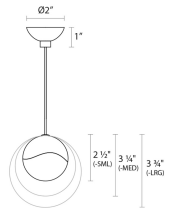

Grapes LED Pendant Spec Sheet

SKU: 2910.13-LRG Learn more at sonnemanlight.com
<https://sonnemanlight.com/grapes-led-pendant>

Shape: Micro-Dome Canopy **Size:** Single Large
Color/Finish: Satin Nickel

Dimensions

Height: 3.75"
Diameter: 3.75"
Canopy/Backplate/Base: 2"
Hanging Details: 10' Adjustable Cord

Electrical Specs

Bulb(s) Included?: Yes
Bulb 1 Type: Integral LED
Input Voltage: 120VAC
Wattage: 6
Initial Lumens: 300
Color Temperature: 3000K
CRI: 90
Power Supply Type: Transformer
Power Supply Quantity: 1
Power Supply Location: Remote
Dimming Type: ELV

Installation

Installation: Licensed electrician required
Compatible

Sloped Ceiling Compatible?:

Shipping

Carton 1 L x W x H: 9" X 6" X 6"
Carton 1 Gross Weight: 4 LBS

General Listings

Features: Damp Rated
Certification: cETL