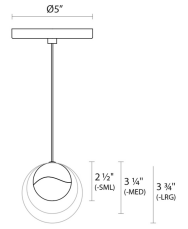

Grapes LED Pendant Spec Sheet

SKU: 2913.13-MED Learn more at sonnemanlight.com
<https://sonnemanlight.com/grapes-led-pendant>

Shape: Round Canopy **Size:** Single Medium
Color/Finish: Satin Nickel **Color/Finish:** Satin Nickel

Dimensions

Height: 3.25
Diameter: 3.25
Canopy/Backplate/Base: 5"
Hanging Details: 10' Adjustable Cord

Electrical Specs

Bulb(s) Included?: Yes
Bulb 1 Type: Integral LED
Input Voltage: 120VAC
Wattage: 4
Initial Lumens: 225
Color Temperature: 3000K
CRI: 90
Power Supply Type: Transformer
Power Supply Quantity: 1
Power Supply Location: Outlet Box
Dimming Type: ELV