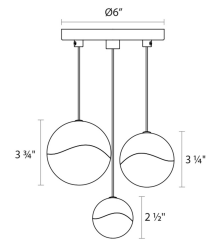

Grapes LED Pendant Spec Sheet

SKU: 2914.01-MED Learn more at sonnemanlight.com
<https://sonnemanlight.com/grapes-led-pendant>

Shape: Round Canopy **Size:** 3-Light Medium
Color/Finish: Polished Chrome (.01)

Dimensions

Height: 3.25"
Diameter: 7.75"
Canopy/Backplate/Base: 6"
Hanging Details: 10' Adjustable Cord

Electrical Specs

Bulb(s) Included?: Yes
Bulb 1 Type: Integral LED
Bulb Quantity: 3
Input Voltage: 120VAC
Wattage: 12
Initial Lumens: 675
Color Temperature: 3000K
CRI: 90
Power Supply Type: Transformer
Power Supply Quantity: 1
Power Supply Location: Outlet Box
Dimming Type: ELV

Installation

Installation: Licensed electrician required
Sloped Ceiling Compatible?: Compatible

Shipping

Carton 1 L x W x H: 9" X 9" X 8"
Carton 1 Gross Weight: 6 LBS

General Listings

Features: Damp Rated
Certification: cETL