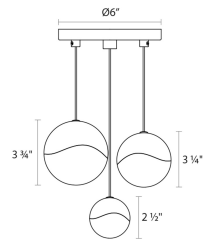

Grapes LED Pendant Spec Sheet

SKU: 2914.01-SML Learn more at sonnemanlight.com
<https://sonnemanlight.com/grapes-led-pendant>

Shape: Round Canopy **Size:** 3-Light Small
Color/Finish: Polished Chrome (.01)

Dimensions

Height: 2.5"
Diameter: 7"
Canopy/Backplate/Base: 6"
Hanging Details: 10' Adjustable Cord

Electrical Specs

Bulb(s) Included?: Yes
Bulb 1 Type: Integral LED
Bulb Quantity: 3
Input Voltage: 120VAC
Wattage: 9
Initial Lumens: 450
Color Temperature: 3000K
CRI: 90
Power Supply Type: Transformer
Power Supply Quantity: 1
Power Supply Location: Outlet Box
Dimming Type: ELV

Installation

Installation: Licensed electrician required
 Compatible
Sloped Ceiling Compatible?:

Shipping

Carton 1 L x W x H: 9" X 9" X 8"
Carton 1 Gross Weight: 4 LBS

General Listings

Features: Damp Rated
Certification: cETL