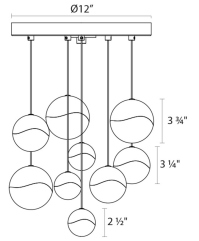

Grapes LED Pendant Spec Sheet

SKU: 2916.01-AST Learn more at sonnemanlight.com
<https://sonnemanlight.com/grapes-led-pendant>

Shape: Round Canopy **Size:** 9-Light Assorted
Color/Finish: Polished Chrome

Dimensions

Height: 3.75
Diameter: 13.75
Canopy/Backplate/Base: 12"
Hanging Details: 10' Adjustable Cord

Electrical Specs

Bulb(s) Included?: Yes
Bulb 1 Type: Integral LED
Bulb Quantity: 9
Input Voltage: 120VAC
Wattage: 38
Initial Lumens: 2025
Color Temperature: 3000K
CRI: 90
Power Supply Type: Transformer
Power Supply Quantity: 2
Power Supply Location: Canopy
Dimming Type: ELV

Shade

Shade 1 Material: Glass Lens

Notes