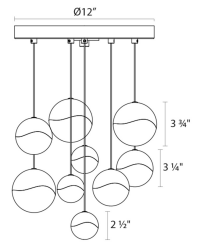

Grapes LED Pendant Spec Sheet

SKU: 2916.01-LRG Learn more at sonnemanlight.com
<https://sonnemanlight.com/grapes-led-pendant>

Shape: Round Canopy **Size:** 9-Light Large
Color/Finish: Polished Chrome

Dimensions

Height: 3.75
Diameter: 13.75
Canopy/Backplate/Base: 12"
Hanging Details: 10' Adjustable Cord

Electrical Specs

Bulb(s) Included?: Yes
Bulb 1 Type: Integral LED
Bulb Quantity: 9
Input Voltage: 120VAC
Wattage: 50
Initial Lumens: 2700
Color Temperature: 3000K
CRI: 90
Power Supply Type: Transformer
Power Supply Quantity: 2
Power Supply Location: Canopy
Dimming Type: ELV