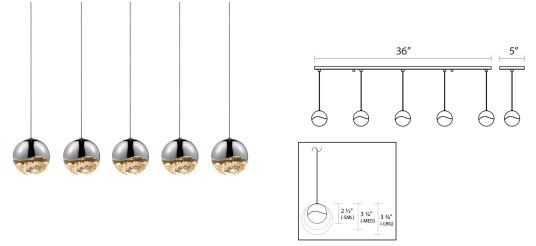

# Grapes LED Pendant Spec Sheet

SKU: 2921.01-LRG    Learn more at [sonnemanlight.com](http://sonnemanlight.com)  
<https://sonnemanlight.com/grapes-led-pendant>

**Shape:** Rectangle Canopy    **Size:** 5-Light Large  
**Color/Finish:** Polished Chrome

## Dimensions

**Height:** 3.75  
**Width:** 37.75  
**Length:** 3.75  
**Diameter:** 3.75  
**Hanging Details:** 10' Adjustable Cord