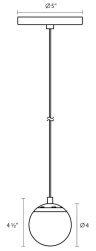

Champagne Bubbles LED Pendant Spec Sheet

SKU: 2961.01 Learn more at sonnemanlight.com
<https://sonnemanlight.com/champagne-bubbles-led-pendant>

Size: 1-Light
Color/Finish: Polished Chrome

Dimensions

Height: 4.5
Diameter: 4
Canopy/Backplate/Base: 5"
Hanging Details: 10' Adjustable Cord

Electrical Specs

Bulb(s) Included?: Yes
Bulb 1 Type: LED G4 Bulb
Bulb Quantity: 1
Input Voltage: 120VAC
Wattage: 4
Initial Lumens: 220
Color Temperature: 3000K
CRI: 90
Power Supply Type: Transformer
Power Supply Quantity: 1
Power Supply Location: Outlet Box
Dimming Type: ELV