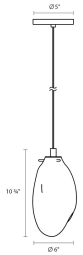

Liquid LED Pendant Spec Sheet

SKU: 2970.25C Learn more at sonnemanlight.com
<https://sonnemanlight.com/liquid-led-pendant>

Shape: Standard **Size:** 1-Light Standard
Color/Finish: Satin Black w/Clear Glass

Dimensions

Height: 10.75
Diameter: 6
Canopy/Backplate/Base: 5"
Hanging Details: 6' Adjustable Cord

Electrical Specs

Bulb(s) Included?: Yes
Bulb 1 Type: LED G4 Bulb
Bulb Quantity: 1
Input Voltage: 120VAC
Wattage: 4
Initial Lumens: 200
Color Temperature: 3000K
CRI: 90
Power Supply Type: Transformer
Power Supply Quantity: 1
Power Supply Location: Outlet Box
Dimming Type: ELV