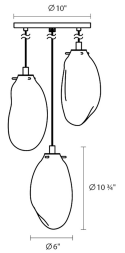

Liquid LED Pendant Spec Sheet

SKU: 2971.25K [Learn more at sonnemanlight.com](https://sonnemanlight.com)
<https://sonnemanlight.com/liquid-led-pendant>

Shape: Round Canopy
Size: 3-Light Standard
Color/Finish: Satin Black w/Smoke Fade Glass

Dimensions

Height: 10.75
Diameter: 14
Canopy/Backplate/Base: 10"
Hanging Details: 6' Adjustable Cords

Electrical Specs

Bulb(s) Included?: Yes
Bulb 1 Type: LED G4 Bulb
Bulb Quantity: 3
Input Voltage: 120VAC
Wattage: 4
Initial Lumens: 600
Color Temperature: 3000K
CRI: 90
Power Supply Type: Transformer
Power Supply Quantity: 1
Power Supply Location: Outlet Box
Dimming Type: ELV