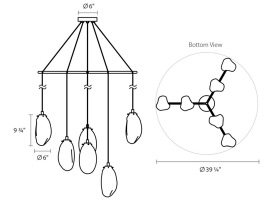

Liquid LED Pendant Spec Sheet

SKU: 2976.25C Learn more at sonnemanlight.com
<https://sonnemanlight.com/liquid-led-pendant>

Shape: Tri-Spreader **Size:** 6-Light Standard
Color/Finish: Satin Black w/Clear Glass

Dimensions

Height: 11.5
Diameter: 39.25
Canopy/Backplate/Base: 6"
Hanging Details: 6' Adjustable Cords

Electrical Specs

Bulb(s) Included?: Yes
Bulb 1 Type: LED G4 Bulb
Bulb Quantity: 6
Input Voltage: 120VAC
Wattage: 4
Initial Lumens: 1200
Color Temperature: 3000K
CRI: 90
Power Supply Type: Transformer
Power Supply Quantity: 1
Power Supply Location: Outlet Box
Dimming Type: ELV

Shade

Shade 1 Material: Glass

Notes