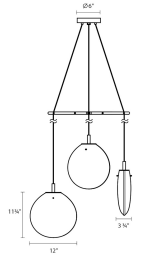

Cantina LED Pendant Spec Sheet

SKU: 2995.25K-MED Learn more at sonnemanlight.com
<https://sonnemanlight.com/cantina-led-pendant>

Size: Medium 3-Light Tri-
Color/Finish: Satin Black w/Smoke
 Fade Glass

Dimensions

Height: 14.75
Width: 15
Length: 4.5
Diameter: 33
Canopy/Backplate/Base: 6"
Hanging Details: 6" Adjustable
 Cords

Electrical Specs

Bulb(s) Included?: Yes
Bulb 1 Type: LED G4 Bulb
Bulb Quantity: 3
Input Voltage: 120VAC
Wattage: 4
Initial Lumens: 600
Color Temperature: 3000K
CRI: 90
Power Supply Type: Transformer
Power Supply Quantity: 1
Power Supply Location: Outlet Box
Dimming Type: ELV