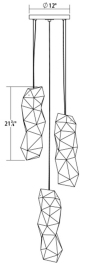

Facets LED Pendant Spec Sheet

SKU: 3003.01-LRG Learn more at sonnemanlight.com
<https://sonnemanlight.com/facets-led-pendant>

Size: 3-Light Large
Color/Finish: Polished Chrome

Dimensions

Height: 21.75
Diameter: 14.5
Canopy/Backplate/Base: 12"
Hanging Details: 10' Adjustable Cord/Cable

Electrical Specs

Bulb(s) Included?: Yes
Bulb 1 Type: Integral LED
Bulb Quantity: 3
Input Voltage: 120VAC
Wattage: 30
Initial Lumens: 3210
Delivered Lumens: 1500
Color Temperature: 3000K
CRI: 90
Power Supply Type: Driver
Power Supply Quantity: 1
Power Supply Location: Canopy
Dimming Type: TRIAC/ELV

Installation

Installation: Licensed electrician required
 Not Compatible
Sloped Ceiling Compatible?:

General Listings

Features: Damp Rated
Certification: cETL

Available Finishes

Available Finishes: Polished Chrome, Satin Nickel

Shade

Shade 1 Material: White Etched Cased Glass

Notes