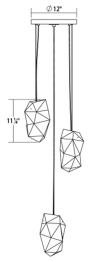

Facets LED Pendant Spec Sheet

SKU: 3003.01-MED Learn more at sonnemanlight.com
<https://sonnemanlight.com/facets-led-pendant>

Size: 3-Light Medium
Color/Finish: Polished Chrome

Dimensions

Height: 11.25
Diameter: 14.5
Canopy/Backplate/Base: 12"
Hanging Details: 10' Adjustable Cord/Cable

Electrical Specs

Bulb(s) Included?: Yes
Bulb 1 Type: Integral LED
Bulb Quantity: 3
Input Voltage: 120VAC
Wattage: 30
Initial Lumens: 3210
Delivered Lumens: 1500
Color Temperature: 3000K
CRI: 90
Power Supply Type: Driver
Power Supply Quantity: 1
Power Supply Location: Canopy
Dimming Type: TRIAC/ELV

Installation

Installation: Licensed electrician required
 Not Compatible
Sloped Ceiling Compatible?:

General Listings

Features: Damp Rated
Certification: cETL

Available Finishes

Available Finishes: Polished Chrome, Satin Nickel

Shade

Shade 1 Material: White Etched Cased Glass

Notes