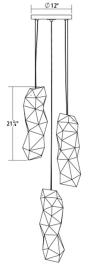

Facets LED Pendant Spec Sheet

SKU: 3003.13-LRG Learn more at sonnemanlight.com
<https://sonnemanlight.com/facets-led-pendant>

Size: 3-Light Large
Color/Finish: Satin Nickel

Dimensions

Height: 21.75
Diameter: 14.5
Canopy/Backplate/Base: 12"
Hanging Details: 10' Adjustable Cord/Cable

Electrical Specs

Bulb(s) Included?: Yes
Bulb 1 Type: Integral LED
Bulb Quantity: 3
Input Voltage: 120VAC
Wattage: 30
Initial Lumens: 3210
Delivered Lumens: 1500
Color Temperature: 3000K
CRI: 90
Power Supply Type: Driver
Power Supply Quantity: 1
Power Supply Location: Canopy
Dimming Type: TRIAC/ELV

Installation

Installation: Licensed electrician required
 Not Compatible
Sloped Ceiling Compatible?:

General Listings

Features: Damp Rated
Certification: cETL

Available Finishes

Available Finishes: Polished Chrome, Satin Nickel

Shade

Shade 1 Material: White Etched Cased Glass

Notes