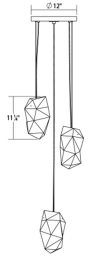

Facets LED Pendant Spec Sheet

SKU: 3003.13-MED Learn more at sonnemanlight.com
<https://sonnemanlight.com/facets-led-pendant>

Size: 3-Light Medium
Color/Finish: Satin Nickel

Dimensions

Height: 11.25
Diameter: 14.5
Canopy/Backplate/Base: 12"
Hanging Details: 10' Adjustable Cord/Cable

Electrical Specs

Bulb(s) Included?: Yes
Bulb 1 Type: Integral LED
Bulb Quantity: 3
Input Voltage: 120VAC
Wattage: 30
Initial Lumens: 3210
Delivered Lumens: 1500
Color Temperature: 3000K
CRI: 90
Power Supply Type: Driver
Power Supply Quantity: 1
Power Supply Location: Canopy
Dimming Type: TRIAC/ELV

Installation

Installation: Licensed electrician required
Sloped Ceiling Compatible?: Not Compatible

General Listings

Features: Damp Rated
Certification: cETL

Available Finishes

Available Finishes: Polished Chrome, Satin Nickel

Shade

Shade 1 Material: White Etched Cased Glass

Notes