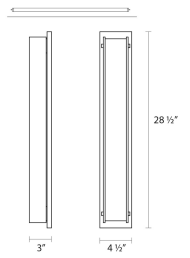

Accanto Sconce Spec Sheet

SKU: 3012.01 Learn more at sonnemanlight.com
<https://sonnemanlight.com/accanto-sconce>

Size: 28" 2-Light
Color/Finish: Polished Chrome

Dimensions

Height: 28.5"
Width: 4.5"
Extends: 3"
Minimum Extension: 3"
Maximum Extension: 3"

Electrical Specs

Bulb(s) Included?: Yes
Bulb Quantity: 2
Input Voltage: 120VAC
Wattage: 14

Installation

Installation: Licensed electrician required
Installation Orientation: Any Orientation

Shipping

Carton 1 L x W x H: 35" X 7" X 10"
Carton 1 Gross Weight: 15 LBS