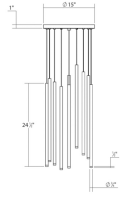

Light Chimes LED Pendant Spec Sheet

SKU: 3018.03-24 Learn more at sonnemanlight.com
<https://sonnemanlight.com/light-chimes-led-pendant>

Size: 10-Light 24"
Color/Finish: Satin White (.03)

Dimensions

Height: 24.5"
Diameter: 15"
Canopy/Backplate/Base: 15"
Hanging Details: 10' Adjustable Cord

Electrical Specs

Bulb(s) Included?: Yes
Bulb 1 Type: Integral LED
Bulb Quantity: 10
Input Voltage: 120VAC
Wattage: 30
Initial Lumens: 2900
Delivered Lumens: 1500
Color Temperature: 3000K
CRI: 90
Power Supply Type: Transformer
Power Supply Quantity: 1
Power Supply Location: Canopy
Dimming Type: ELV

Installation

Installation: Licensed electrician required
 Not Compatible
Sloped Ceiling Compatible?: Not Compatible
Minimum Hanging Height: 25.5"
Maximum Hanging Height: 97.5"

General Listings

Features: Damp Rated
Certification: cETL