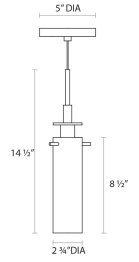

Candle Plus LED Pendant Spec Sheet

SKU: 3025.01 Learn more at sonnemanlight.com
<https://sonnemanlight.com/candle-plus-led-pendant>

Size: Standard
Color/Finish: Polished Chrome (.01)

Dimensions

Height: 14.5"
Diameter: 2.75"
Canopy/Backplate/Base: 5"
Hanging Details: 6' Adjustable Cord

Electrical Specs

Bulb(s) Included?: Yes
Bulb 1 Type: Integral LED
Input Voltage: 120VAC
Wattage: 5
Initial Lumens: 360
Color Temperature: 3000K
CRI: 90
Power Supply Type: Transformer
Power Supply Location: Outlet Box
Dimming Type: ELV

Installation

Installation: Licensed electrician required
 Compatible
Sloped Ceiling Compatible?:

Shipping

Carton 1 L x W x H: 17" X 10" X 7"
Carton 1 Gross Weight: 3 LBS

General Listings

Certification: cETL