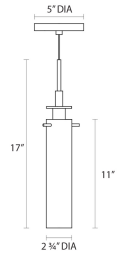

# Candle Plus LED Pendant Spec Sheet

SKU: 3027.01    [Learn more at sonnemanlight.com](https://sonnemanlight.com)  
<https://sonnemanlight.com/candle-plus-led-pendant>

**Size:** Long  
**Color/Finish:** Polished Chrome (.01)

## Dimensions

**Height:** 17"  
**Diameter:** 2.75"  
**Canopy/Backplate/Base:** 5"  
**Hanging Details:** 6' Adjustable Cord

## Shipping

**Carton 1 L x W x H:** 16" X 11" X 7"  
**Carton 1 Gross Weight:** 3 LBS