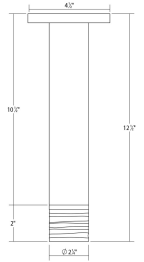

ALC LED Surface Mount Spec Sheet

SKU: 3061.01-FC25 Learn more at sonnemanlight.com
<https://sonnemanlight.com/alc-led-surface-mount>

Lens Type: 25° Narrow Flood Lens **Size:** 2" Tall
Color/Finish: Polished Chrome w/Etched Ribbon Glass Trim

Dimensions

Height: 12"
Diameter: 2"
Canopy/Backplate/Base: 4.5"

Electrical Specs

Bulb(s) Included?: Yes
Bulb Quantity: 1
Input Voltage: 120VAC
Wattage: 10
Initial Lumens: 1060
Color Temperature: 3000K
CRI: 90
Power Supply Type: Driver
Power Supply Quantity: 1
Power Supply Location: Outlet Box
Dimming Type: TRIAC/ELV