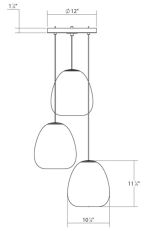

Mela LED Pendant Spec Sheet

SKU: 3074.25 Learn more at sonnemanlight.com
<https://sonnemanlight.com/mela-led-pendant>

Size: 3-Light
Color/Finish: Satin Black

Dimensions

Height: 30
Diameter: 20
Canopy/Backplate/Base: 12"
Hanging Details: 6' Adjustable Cord