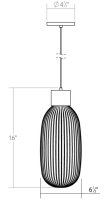

Friso LED Pendant Spec Sheet

SKU: 3101.25 Learn more at sonnemanlight.com
<https://sonnemanlight.com/friso-led-pendant>

Size: 1-Light
Color/Finish: Satin Black

Dimensions

Height: 15.75
Diameter: 6.75
Canopy/Backplate/Base: 4.5"
Hanging Details: 10' Adjustable Cord