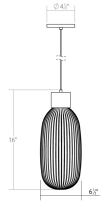

Friso LED Pendant Spec Sheet

SKU: 3101.35 Learn more at sonnemanlight.com
<https://sonnemanlight.com/friso-led-pendant>

Size: 1-Light
Color/Finish: Polished Nickel

Dimensions

Height: 15.75
Diameter: 6.75
Canopy/Backplate/Base: 4.5"
Hanging Details: 10' Adjustable Cord