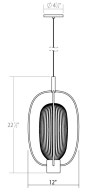

# Friso Aro LED Pendant Spec Sheet

SKU: 3102.25    Learn more at [sonnemanlight.com](https://sonnemanlight.com)  
<https://sonnemanlight.com/friso-aro-led-pendant>

**Color/Finish:**    Satin Black

## Dimensions

**Height:** 22.5  
**Diameter:** 12  
**Canopy/Backplate/Base:** 4.5"  
**Hanging Details:** 10' Adjustable Cord

## Installation

**Installation:** Licensed electrician required  
Compatible  
**Sloped Ceiling Compatible?:**  
**Minimum Hanging Height:** 24"  
**Maximum Hanging Height:** 144"

## Shipping

**Carton 1 L x W x H:** 42" X 14" X 13"