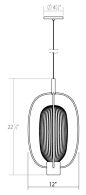

# Friso Aro LED Pendant Spec Sheet

SKU: 3102.35    Learn more at [sonnemanlight.com](https://sonnemanlight.com)  
<https://sonnemanlight.com/friso-aro-led-pendant>

**Color/Finish:** Polished Nickel

## Dimensions

**Height:** 22.5  
**Diameter:** 12  
**Canopy/Backplate/Base:** 4.5"  
**Hanging Details:** 10' Adjustable Cord

## Installation

**Installation:** Licensed electrician required  
Compatible  
**Sloped Ceiling Compatible?:**  
**Minimum Hanging Height:** 24"  
**Maximum Hanging Height:** 144"