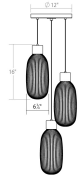

Friso LED Pendant Spec Sheet

SKU: 3103.25 Learn more at sonnemanlight.com
<https://sonnemanlight.com/friso-led-pendant>

Size: 3-Light
Color/Finish: Satin Black

Dimensions

Height: 15.75
Diameter: 16
Canopy/Backplate/Base: 12"
Hanging Details: 10' Adjustable Cord

Electrical Specs

Bulb(s) Included?: Yes
Bulb 1 Type: Integral LED
Bulb Quantity: 3
Input Voltage: 120-277VAC
Wattage: 30
Initial Lumens: 3000
Delivered Lumens: 1900
Color Temperature: 3000K
CRI: 90
Power Supply Type: Driver
Power Supply Quantity: 1
Power Supply Location: Canopy
Dimming Type: TRIAC/ELV/0-10V