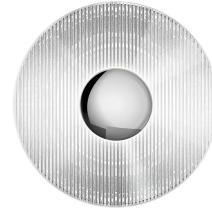

# Meclisse LED Sconce Spec Sheet

SKU: 3110.01C    Learn more at [sonnemanlight.com](https://sonnemanlight.com)  
<https://sonnemanlight.com/meclisse-led-sconce>

**Color/Finish:** Polished Chrome w/Clear Glass

## Dimensions

**Extends:** 2.75"  
**Minimum Extension:** 2.75"  
**Maximum Extension:** 2.75"  
**Diameter:** 9"  
**Canopy/Backplate/Base:** 4.5"

## Shade

**Shade 1 Material:** Clear Glass