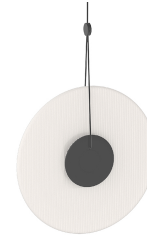

Meclisse LED Pendant Spec Sheet

SKU: 3111.25E [Learn more at sonnemanlight.com](https://sonnemanlight.com)
<https://sonnemanlight.com/meclisse-led-pendant>

Size: 1-Light
Color/Finish: Satin Black w/Etched Glass

Dimensions

Length: 1
Diameter: 9
Canopy/Backplate/Base: 4.5"
Hanging Details: 10' Adjustable Cord

Electrical Specs

Bulb(s) Included?: Yes
Bulb 1 Type: Integral LED
Bulb Quantity: 1
Input Voltage: 120VAC
Wattage: 15
Initial Lumens: 1910
Delivered Lumens: 1340
Color Temperature: 3000K
CRI: 90
Power Supply Type: Driver
Power Supply Quantity: 1
Power Supply Location: Outlet Box
Dimming Type: TRIAC/ELV

Installation

Installation: Licensed electrician required
 Compatible
Sloped Ceiling Compatible?:

General Listings

Features: Damp Rated
Certification: cETL

Available Finishes

Available Finishes: Polished Chrome w/Clear Glass, Polished Chrome w/Etched Glass, Satin Black w/Clear Glass, Satin Black w/Etched Glass

Shade

Shade 1 Material: Etched Glass

Notes