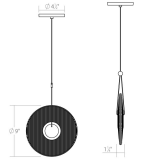

Meclisse LED Pendant Spec Sheet

SKU: 3111.25E [Learn more at sonnemanlight.com](https://sonnemanlight.com)
<https://sonnemanlight.com/meclisse-led-pendant>

Size: 1-Light
Color/Finish: Satin Black w/Etched Glass

Dimensions

Length: 1
Diameter: 9
Canopy/Backplate/Base: 4.5"
Hanging Details: 10' Adjustable Cord

Electrical Specs

Bulb(s) Included?: Yes
Bulb 1 Type: Integral LED
Bulb Quantity: 1
Input Voltage: 120VAC
Wattage: 15
Initial Lumens: 1910
Delivered Lumens: 1340
Color Temperature: 3000K
CRI: 90
Power Supply Type: Driver
Power Supply Quantity: 1
Power Supply Location: Outlet Box
Dimming Type: TRIAC/ELV