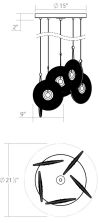

Meclisse LED Pendant Spec Sheet

SKU: 3115.01C Learn more at sonnemanlight.com
<https://sonnemanlight.com/meclisse-led-pendant>

Size: 5-Light
Color/Finish: Polished Chrome w/Clear Glass

Dimensions

Height: 9
Length: 1
Diameter: 21.5
Canopy/Backplate/Base: 15"
Hanging Details: 10' Adjustable Cord

Electrical Specs

Bulb(s) Included?: Yes
Bulb 1 Type: Integral LED
Bulb Quantity: 5
Input Voltage: 120-277VAC
Wattage: 50
Initial Lumens: 6100
Delivered Lumens: 4270
Color Temperature: 3000K
CRI: 90
Power Supply Type: Driver
Power Supply Quantity: 1
Power Supply Location: Canopy
Dimming Type: TRIAC/ELV/0-10V

Installation

Installation: Licensed electrician required
 Compatible
Sloped Ceiling Compatible?:
Minimum Hanging Height: 12"
Maximum Hanging Height: 84"

General Listings

Features: Damp Rated
Certification: cETL