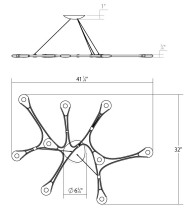

## Dimensions

**Height:** 0.75  
**Width:** 40  
**Length:** 32.75  
**Canopy/Backplate/Base:** 7"  
**Hanging Details:** 6' Adjustable  
Cord/Cable

## Shipping

**Carton 1 L x W x H:** 48" X 38" X 6"  
**Carton 1 Gross Weight:** 14 LBS