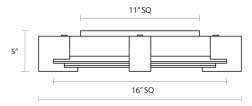

Dakota Surface Mount Spec Sheet

SKU: 3680.13 Learn more at sonnemanlight.com
<https://sonnemanlight.com/dakota-surface-mount>

Shape: Square **Color/Finish:** Satin Nickel

Dimensions

Height: 5
Width: 19
Length: 19