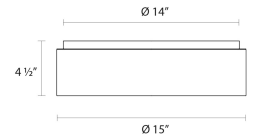

# Puck Surface Mount Spec Sheet

SKU: 3722.35    Learn more at [sonnemanlight.com](https://sonnemanlight.com)  
<https://sonnemanlight.com/puck-surface-mount>

**Size:** 15"  
**Color/Finish:** Polished Nickel

## Dimensions

**Height:** 4.5  
**Diameter:** 15  
**Canopy/Backplate/Base:** 14"