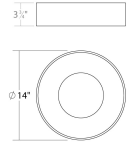

Ilios LED Surface Mount Spec Sheet

SKU: 3735.03 [Learn more at sonnemanlight.com](https://sonnemanlight.com)
<https://sonnemanlight.com/ilios-led-surface-mount>

Size: 14"
Color/Finish: Satin White

Dimensions

Height: 4.5"
Diameter: 14"
Canopy/Backplate/Base: 14"

Electrical Specs

Bulb(s) Included?: Yes
Bulb Quantity: 1
Input Voltage: 120-277VAC
Wattage: 19
Initial Lumens: 2150
Color Temperature: 3000K
CRI: 90
Power Supply Type: Driver
Power Supply Quantity: 1
Power Supply Location: Fixture
Dimming Type: TRIAC/ELV/0-10V

Installation

Installation: Licensed electrician required

Shipping

Carton 1 L x W x H: 17" X 17" X 3"
Carton 1 Gross Weight: 7 LBS

General Listings

Features: Damp Rated
Certification: cETL

Available Finishes