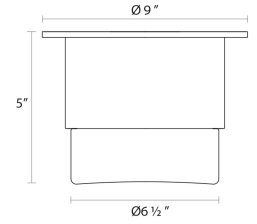

Flance Surface Mount Spec Sheet

SKU: 3741.35 Learn more at sonnemanlight.com
<https://sonnemanlight.com/flance-surface-mount>

Size: 9"
Color/Finish: Polished Nickel

Dimensions

Height: 5"
Diameter: 9"
Canopy/Backplate/Base: 8"

Electrical Specs

Bulb Quantity: 1
Input Voltage: 120VAC
Wattage: 60
Color Temperature: N/A
Dimming Type: N/A

Installation

Installation: Licensed electrician required

Shipping

Carton 1 L x W x H: 12" X 12" X 10"
Carton 1 Gross Weight: 4 LBS