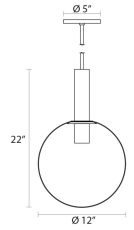

Bubbles Pendant Spec Sheet

SKU: 3762.35 Learn more at sonnemanlight.com
<https://sonnemanlight.com/bubbles-pendant>

Size: 12" 1-Light
Color/Finish: Polished Nickel

Dimensions

Height: 22
Diameter: 12
Canopy/Backplate/Base: 5"
Hanging Details: 10' Adjustable Cord

Electrical Specs

Bulb 1 Type: Medium Base
Bulb Quantity: 1
Input Voltage: 120VAC
Wattage: 60
Color Temperature: N/A
Dimming Type: N/A

Installation

Installation: Licensed electrician required
 Compatible
Sloped Ceiling Compatible?:
Minimum Hanging Height: 22"
Maximum Hanging Height: 142"

Shipping

Carton 1 L x W x H: 14" X 14" X 17"
Carton 1 Gross Weight: 8 LBS

General Listings

Certification: cUL

Available Finishes

Available Finishes: Polished Nickel

Shade

Shade 1 Material: Glass