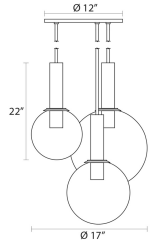

Bubbles Pendant Spec Sheet

SKU: 3763.35 Learn more at sonnemanlight.com
<https://sonnemanlight.com/bubbles-pendant>

Size: 3-Light
Color/Finish: Polished Nickel

Dimensions

Height: 22
Diameter: 20
Canopy/Backplate/Base: 10"
Hanging Details: 10' Adjustable Cord

Electrical Specs

Bulb 1 Type: Medium Base
Bulb Quantity: 3
Input Voltage: 120VAC
Wattage: 60
Color Temperature: N/A
Dimming Type: N/A

Installation

Installation: Licensed electrician required
Compatible
Sloped Ceiling Compatible?:
Minimum Hanging Height: 22"
Maximum Hanging Height: 142"

Shipping

Carton 1 L x W x H: 25" X 21" X 22"
Carton 1 Gross Weight: 19 LBS

General Listings

Certification: cUL

Available Finishes

Available Finishes: Polished Nickel

Shade

Shade 1 Material: Glass