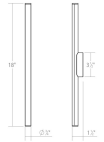

Fino LED Bath Bar Spec Sheet

SKU: 3771.25 Learn more at sonnemanlight.com
<https://sonnemanlight.com/fino-led-bath-bar>

Size: 18"
Color/Finish: Satin Black

Dimensions

Height: 18
Width: 18
Extends: 1.5
Minimum Extension: 1.5"
Maximum Extension: 1.5"