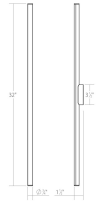

# Fino LED Bath Bar Spec Sheet

SKU: 3773.03    Learn more at [sonnemanlight.com](https://sonnemanlight.com)  
<https://sonnemanlight.com/fino-led-bath-bar>

**Size:** 32"  
**Color/Finish:** Satin White

## Dimensions

**Height:** 32"  
**Width:** 32"  
**Extends:** 1.5"  
**Minimum Extension:** 1.5"  
**Maximum Extension:** 1.5"

## Shipping

**Carton 1 L x W x H:** 3" X 3" X 38"  
**Carton 1 Gross Weight:** 3 LBS