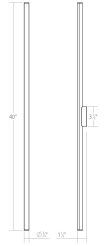

Fino LED Bath Bar Spec Sheet

SKU: 3774.01 Learn more at sonnemanlight.com
<https://sonnemanlight.com/fino-led-bath-bar>

Size: 40"
Color/Finish: Polished Chrome

Dimensions

Height: 40
Width: 40
Extends: 1.5
Minimum Extension: 1.5"
Maximum Extension: 1.5"